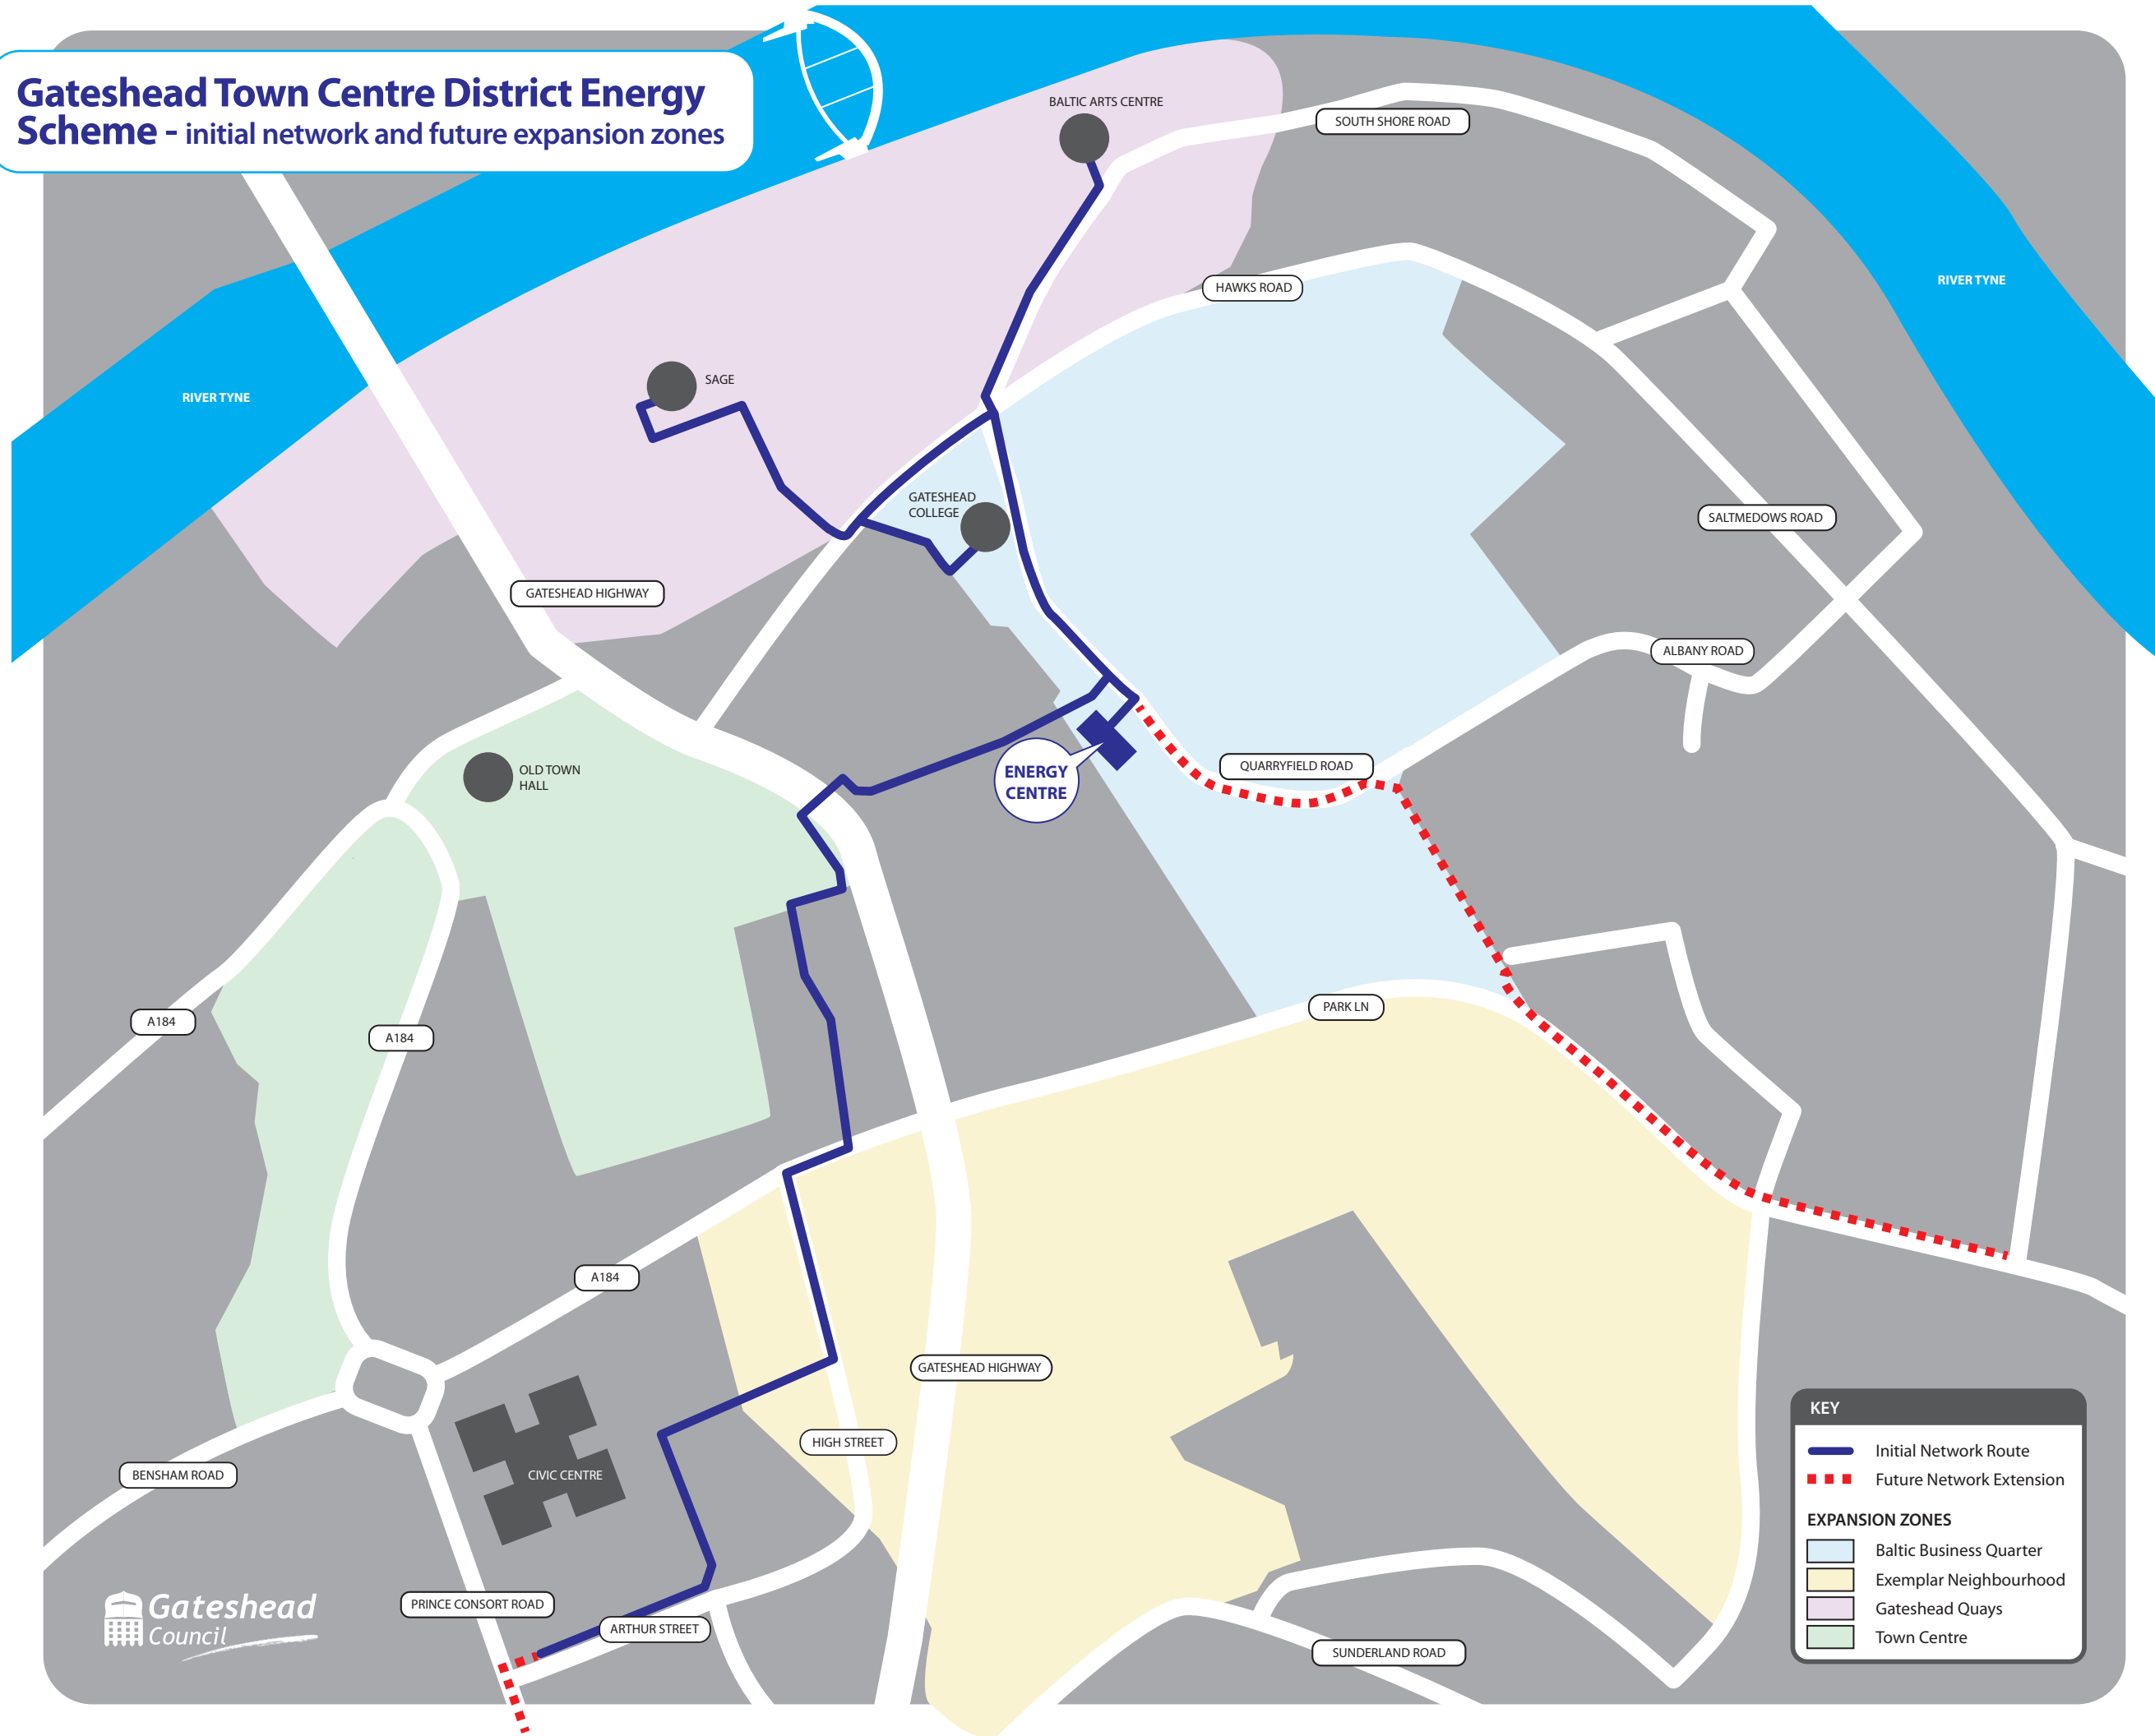

Gateshead Town Centre District Energy Scheme - initial network and future expansion zones

KEY

- Initial Network Route
- Future Network Extension

EXPANSION ZONES

- Baltic Business Quarter
- Exemplar Neighbourhood
- Gateshead Quays
- Town Centre