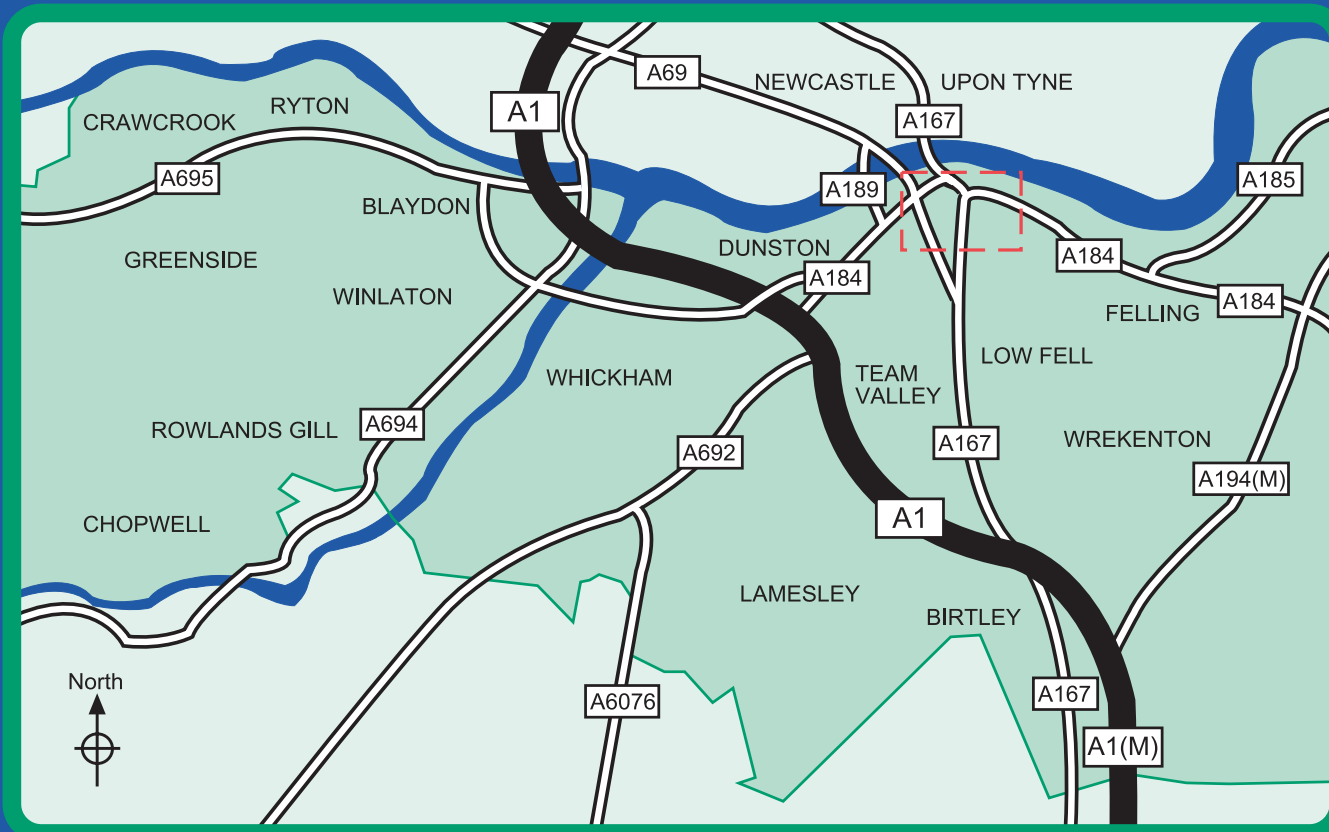

Gateshead Civic Centre

Based upon Ordnance Survey mapping with the permission of the controller of Her Majesty's Stationery Office © Crown Copyright.

Unauthorised reproduction infringes Crown Copyright and may lead to prosecution or civil proceedings.