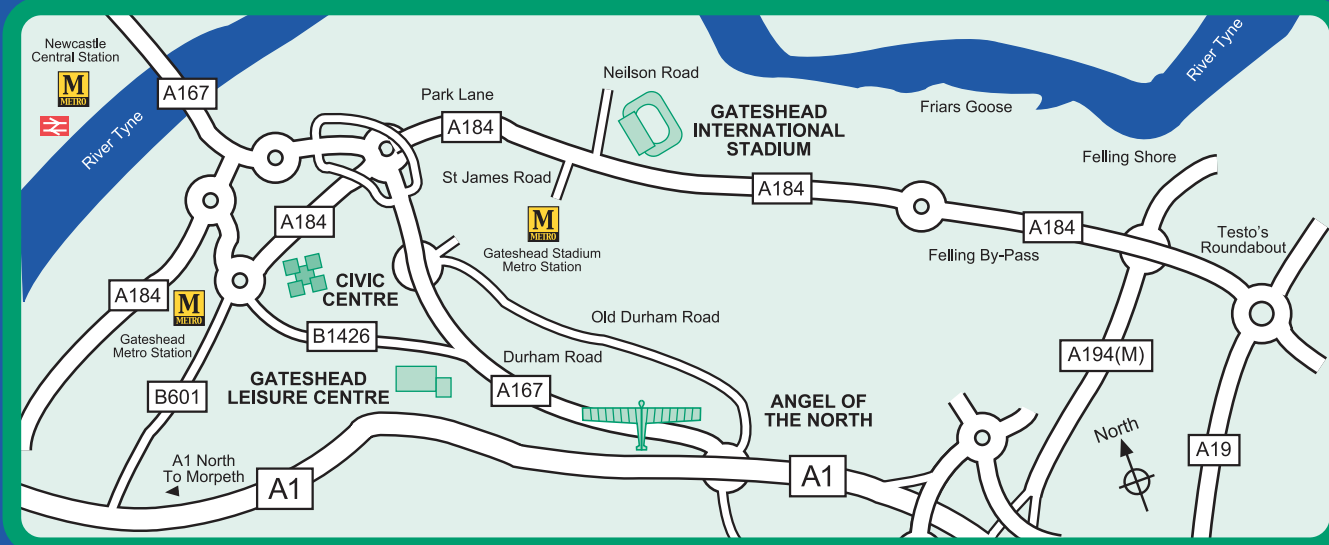

Gateshead Civic Centre

Based upon Ordnance Survey mapping with the permission of the controller of Her Majesty's Stationery Office © Crown Copyright.

Unauthorised reproduction infringes Crown Copyright and may lead to prosecution or civil proceedings.