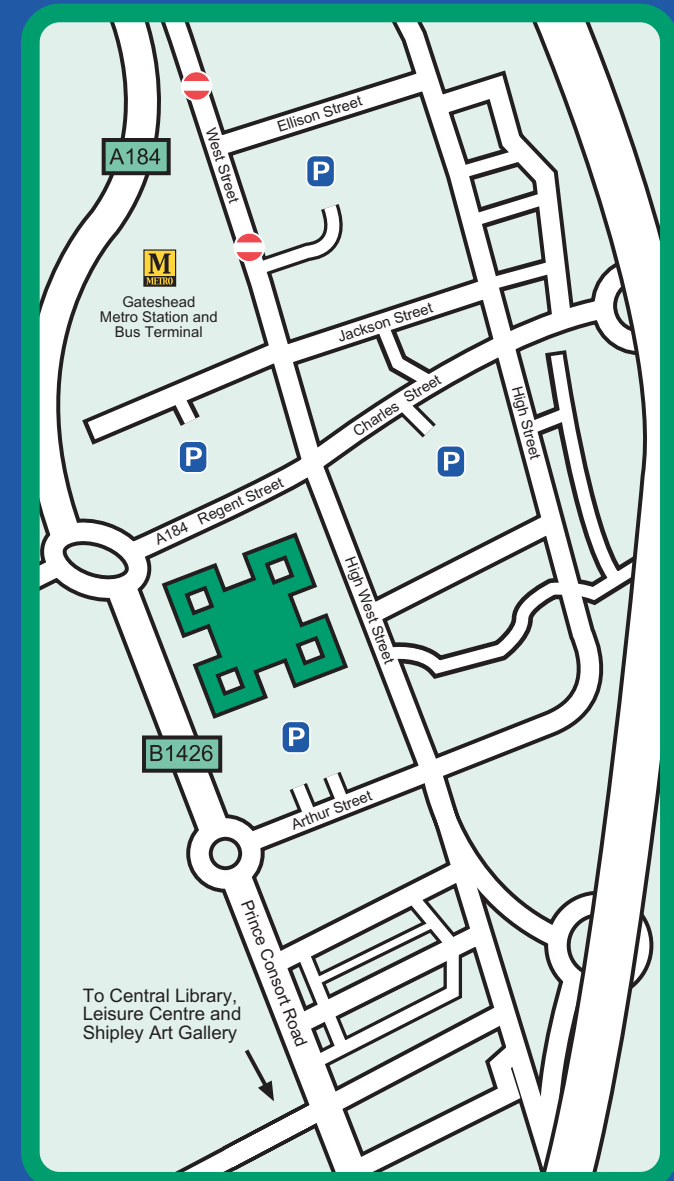

Gateshead Civic Centre

Based upon Ordnance Survey mapping with the permission of the controller of Her Majesty's Stationery Office © Crown Copyright.

Unauthorised reproduction infringes Crown Copyright and may lead to prosecution or civil proceedings.