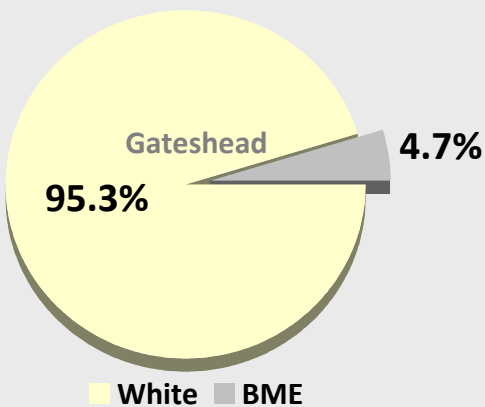

Viewpoint is Gateshead Council's citizens panel. Gateshead residents sign up as members and tell the Council what they think about services and other issues that affect their lives. The current demographics of the panel are shown below.

Current number of active Viewpoint Panel Members:

836

Viewpoint demographics are shown in blue
Gateshead comparators are shown in yellow

Gender

Age

Ethnicity

Ward