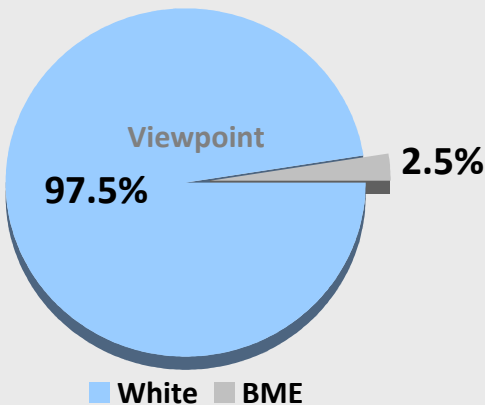

Viewpoint is Gateshead Council's citizens panel. Gateshead residents sign up as members and tell the Council what they think about services and other issues that affect their lives. The current demographics of the panel are shown below.

Current number of active Viewpoint Panel Members:

836

Viewpoint demographics are shown in blue
Gateshead comparators are shown in yellow

Gender

Age

Ethnicity

Ward