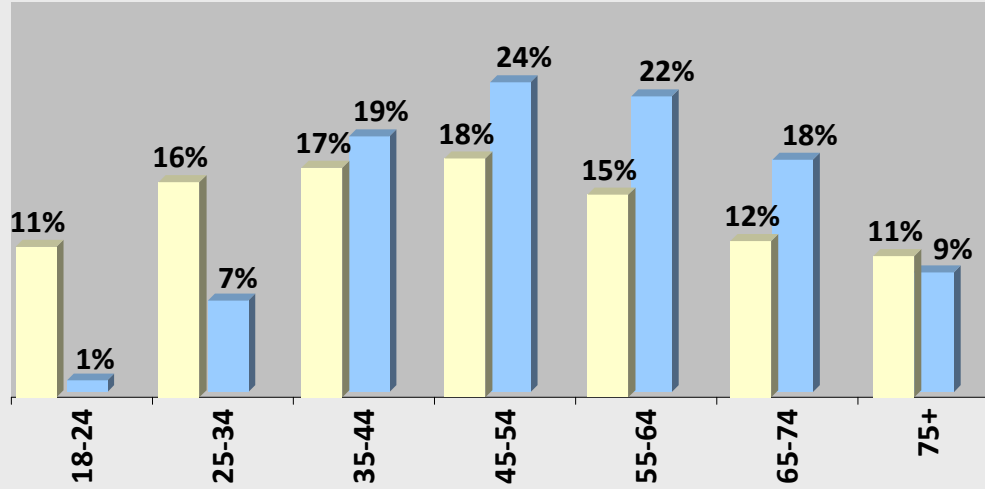

Current number of active Viewpoint Panel Members:

836

Viewpoint demographics are shown in blue
Gateshead comparators are shown in yellow

Gender

Age

Ethnicity

Ward