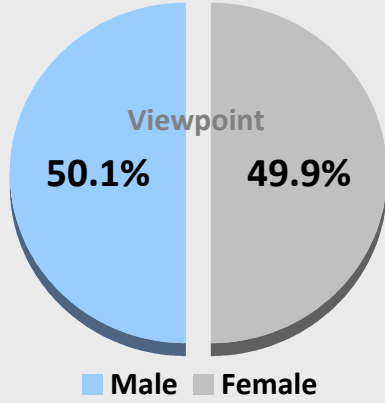

Viewpoint is Gateshead Council's citizens panel. Gateshead residents sign up as members and tell the Council what they think about services and other issues that affect their lives. The current demographics of the panel are shown below.

Current number of active Viewpoint Panel Members:

836

Viewpoint demographics are shown in blue
Gateshead comparators are shown in yellow

Gender

Age

Ethnicity

Ward