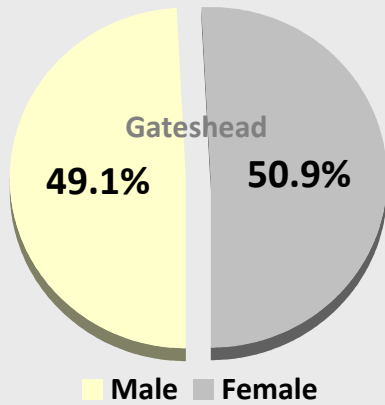

Viewpoint is Gateshead Council's citizens panel. Gateshead residents sign up as members and tell the Council what they think about services and other issues that affect their lives. The current demographics of the panel are shown below.

Current number of active Viewpoint Panel Members:

836

Viewpoint demographics are shown in blue
Gateshead comparators are shown in yellow

Gender

Age

Ethnicity

Ward