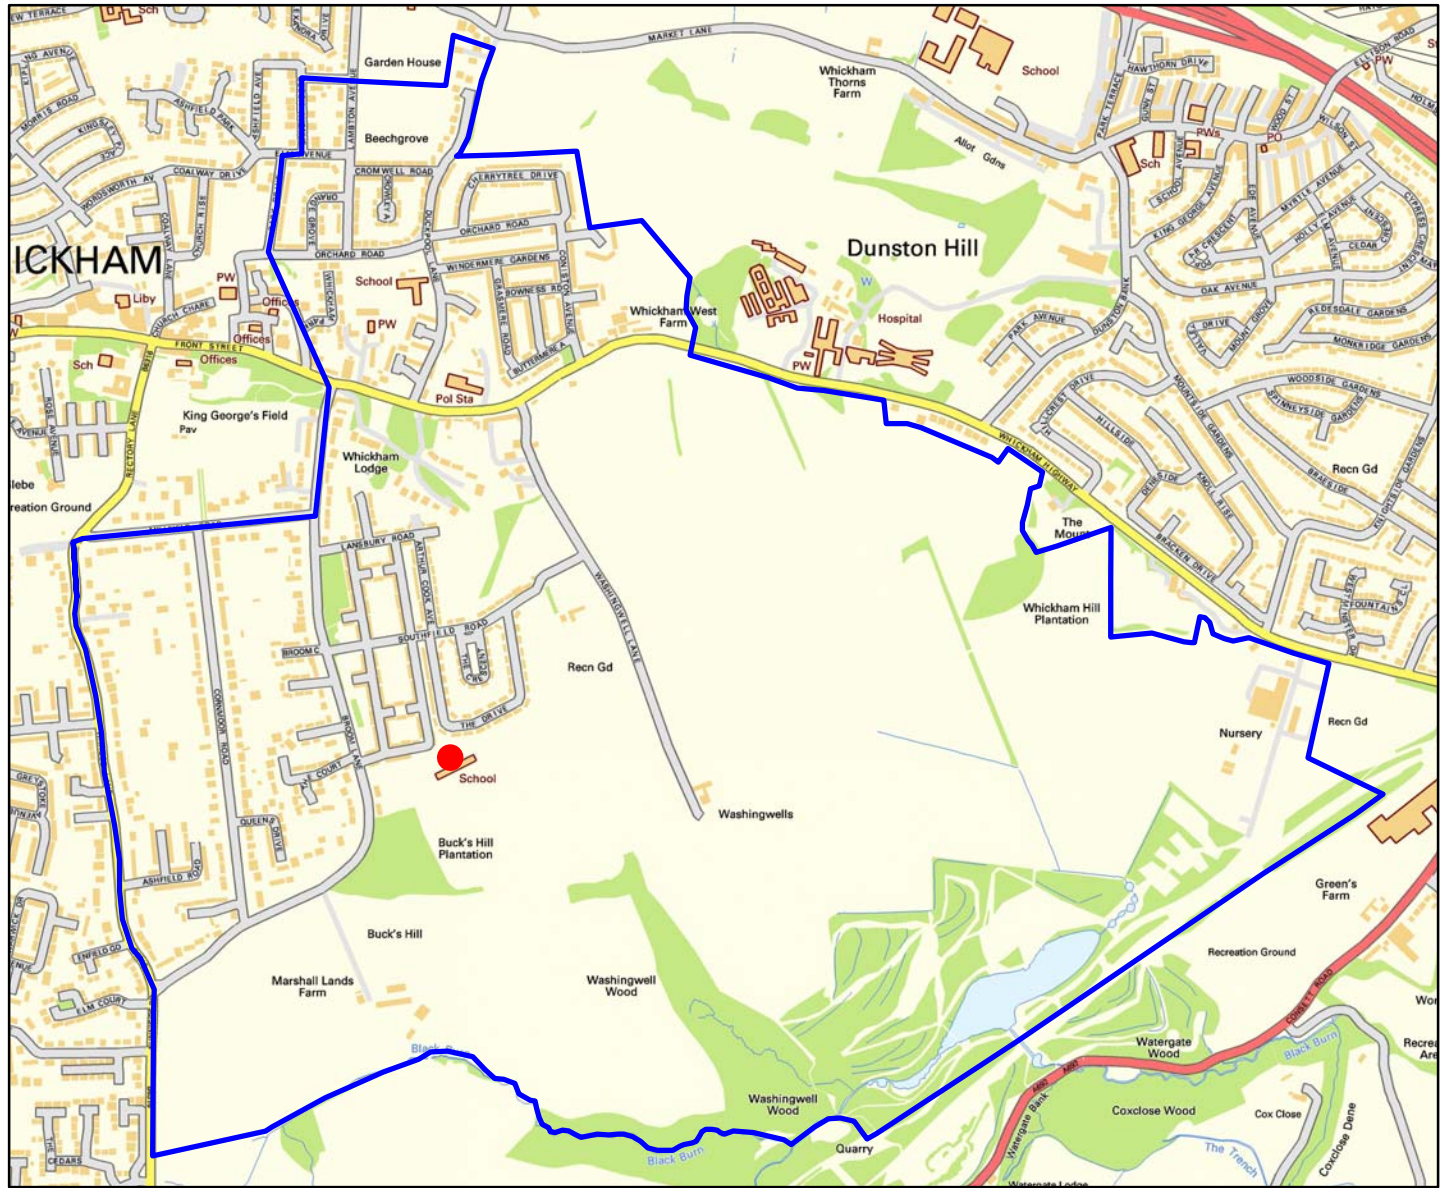

Washingwell Primary School Site and Catchment Boundary

-  School Site
-  Catchment Boundary
-  TyneAndWear

0.0 0.1 0.2 0.3 0.4 0.5 km