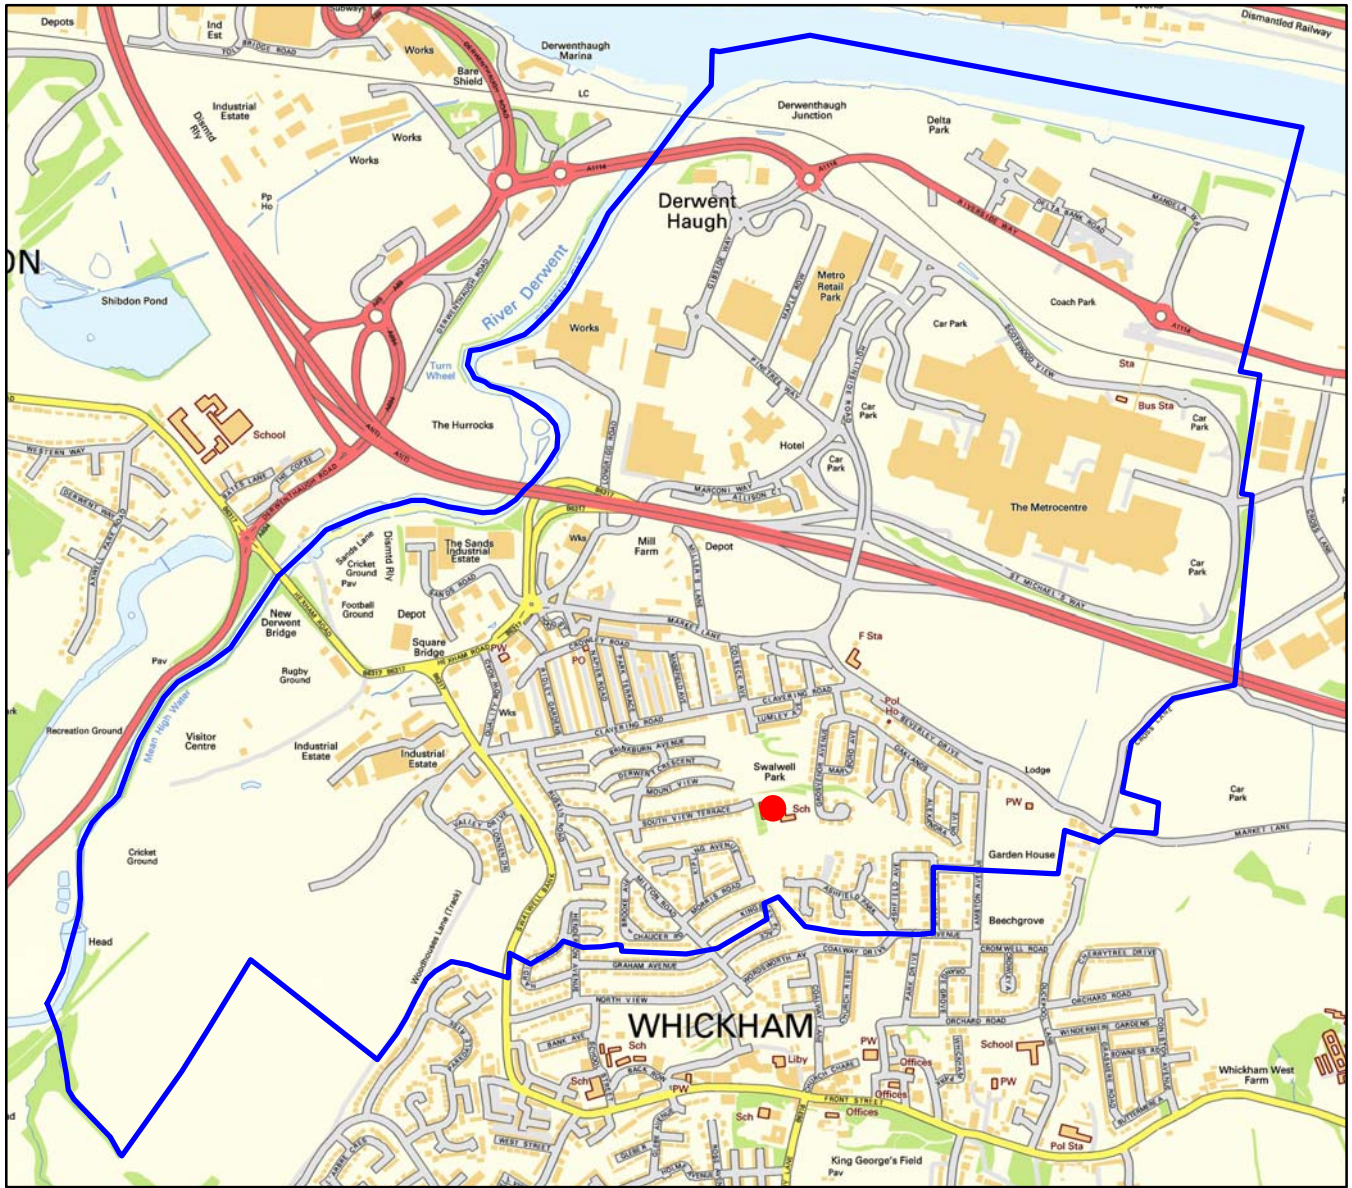

Swallwell Primary School Site and Catchment Boundary

- School Site
- Catchment Boundary
- TyneAndWear

0.0 0.1 0.2 0.3 0.4 0.5 km