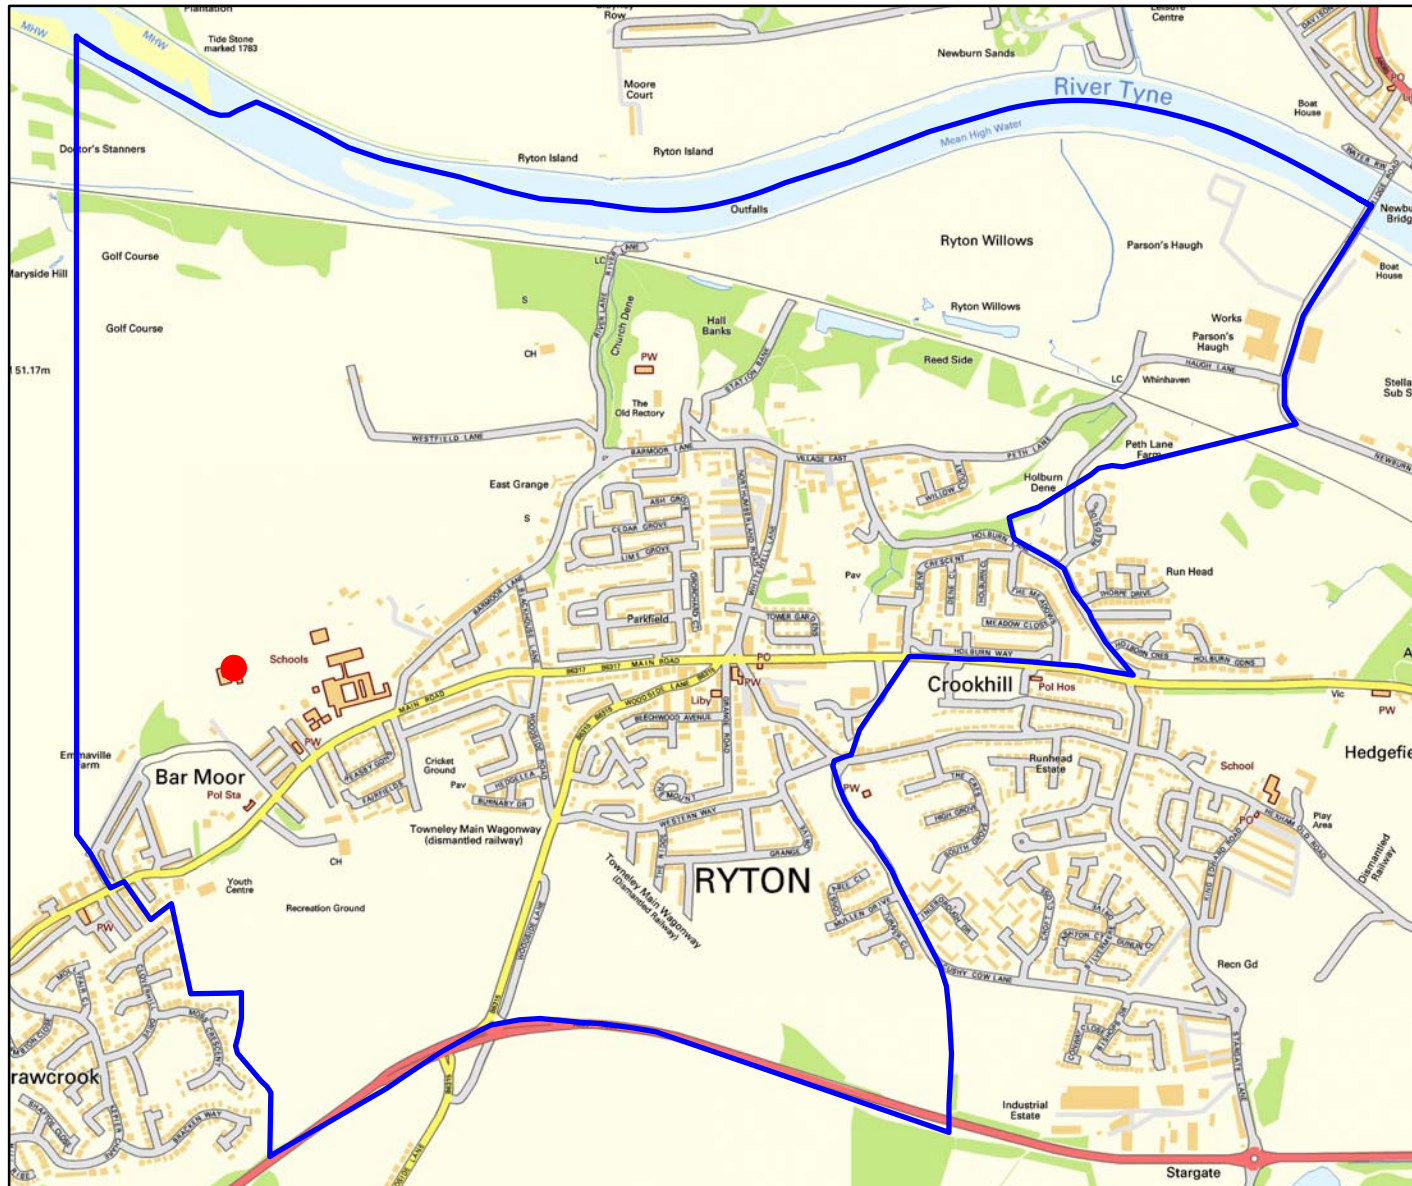

Ryton Junior School Site and Catchment Boundary

-  School Site
-  Catchment Boundary
-  TyneAndWear

0.00 0.15 0.30 0.45 0.60 0.75 km