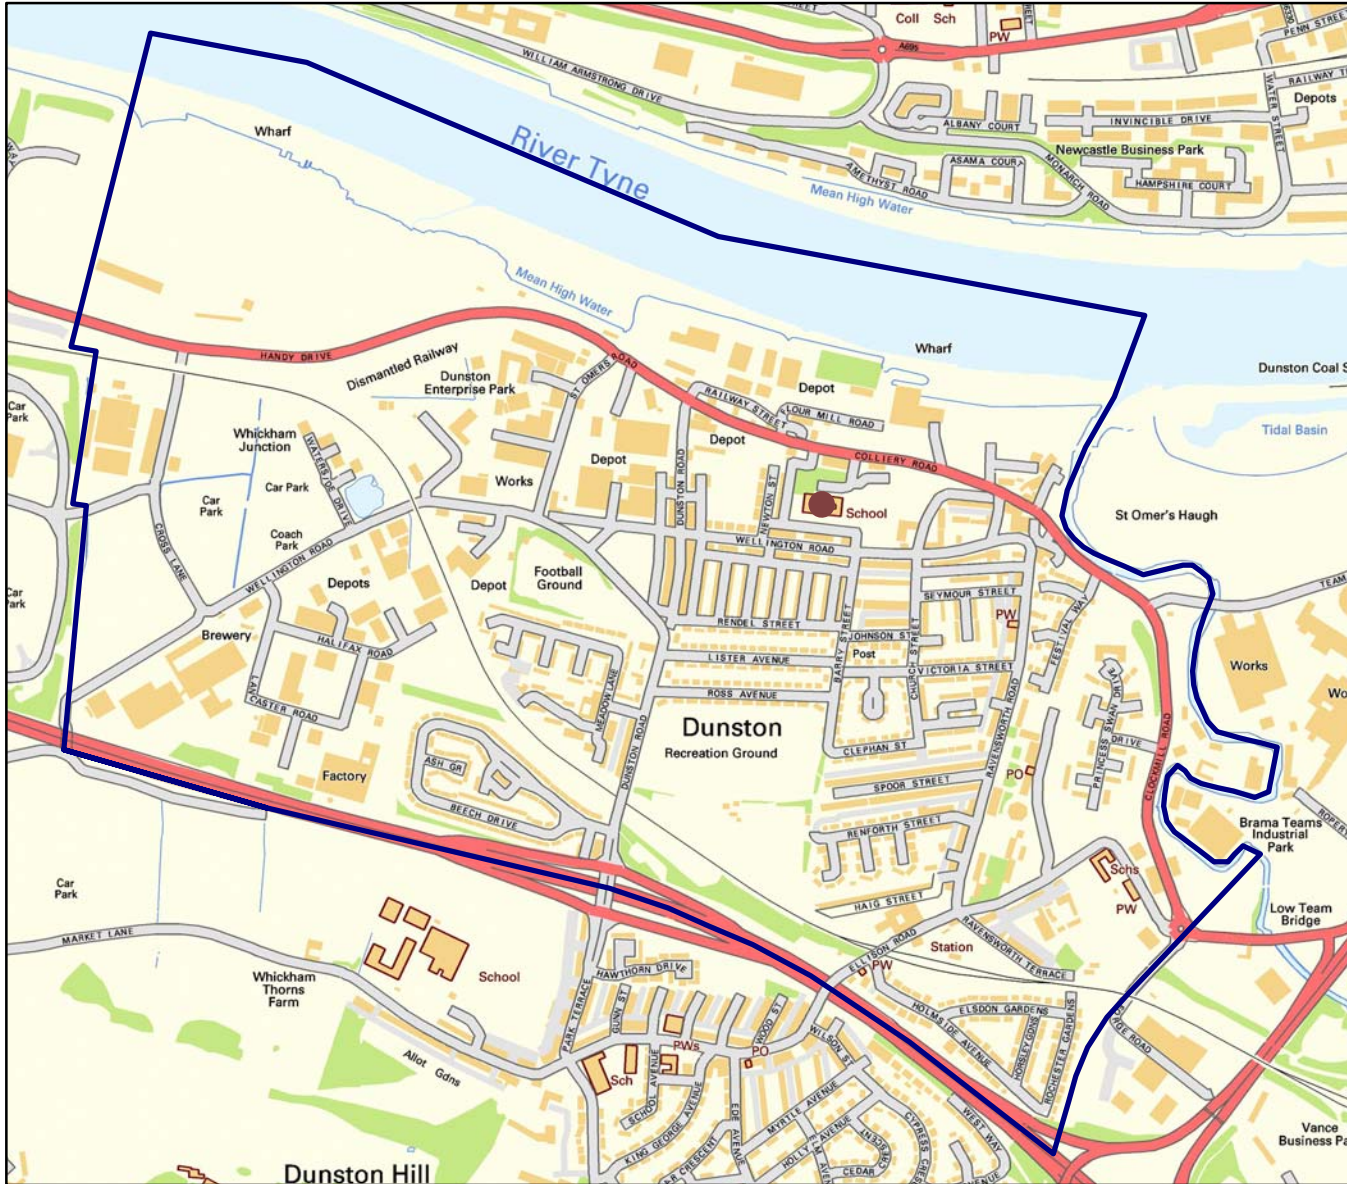

# Dunston Riverside Primary School Site and Catchment Boundary

-  School Site
-  Catchment Boundary
-  TyneAndWear