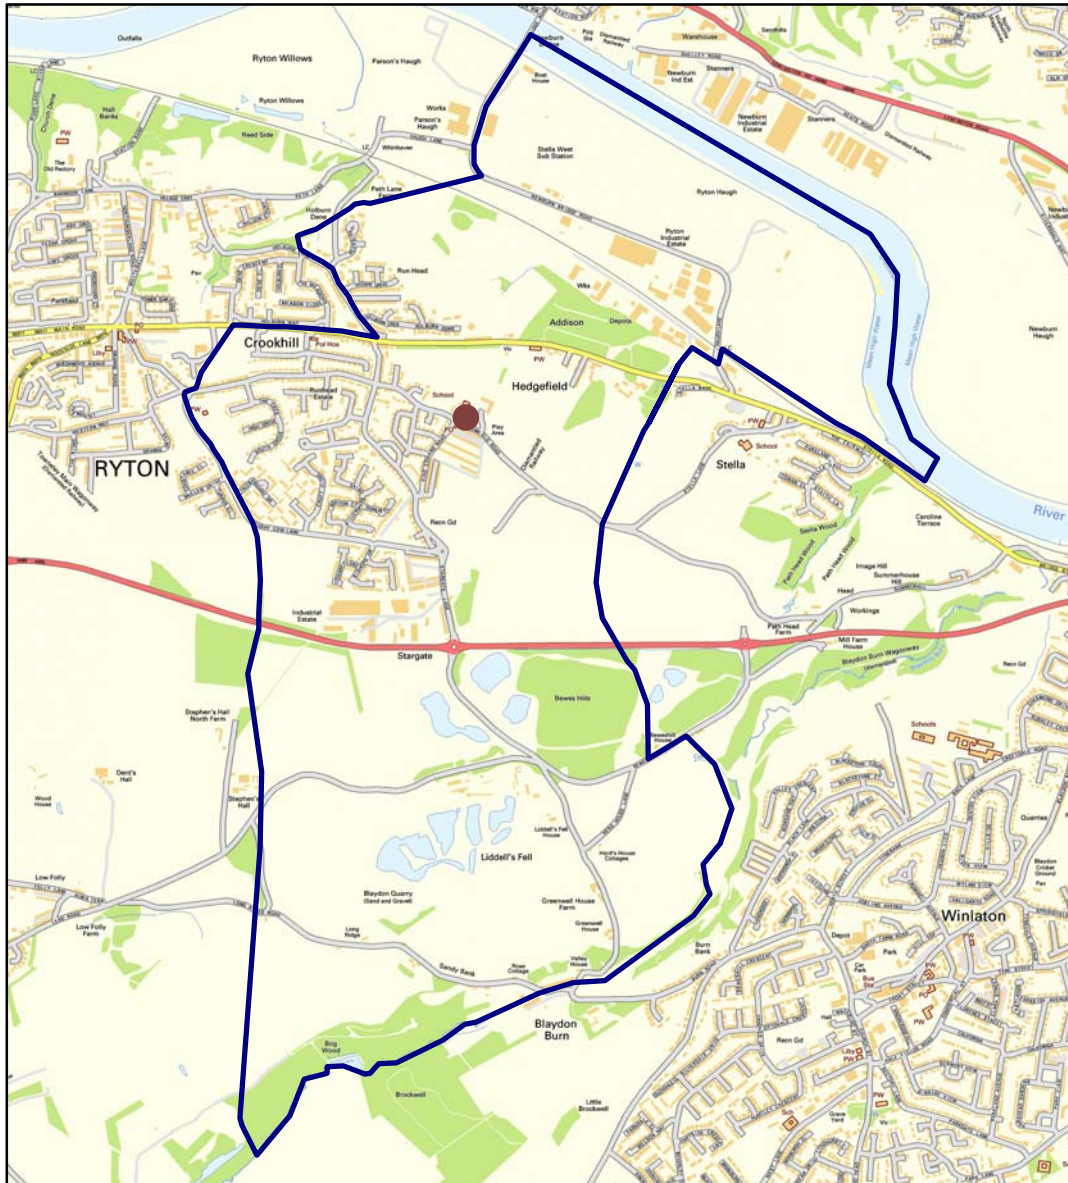

Crookhill Primary School Site and Catchment Boundary

-  School Site
-  Catchment Boundary
-  TyneAndWear