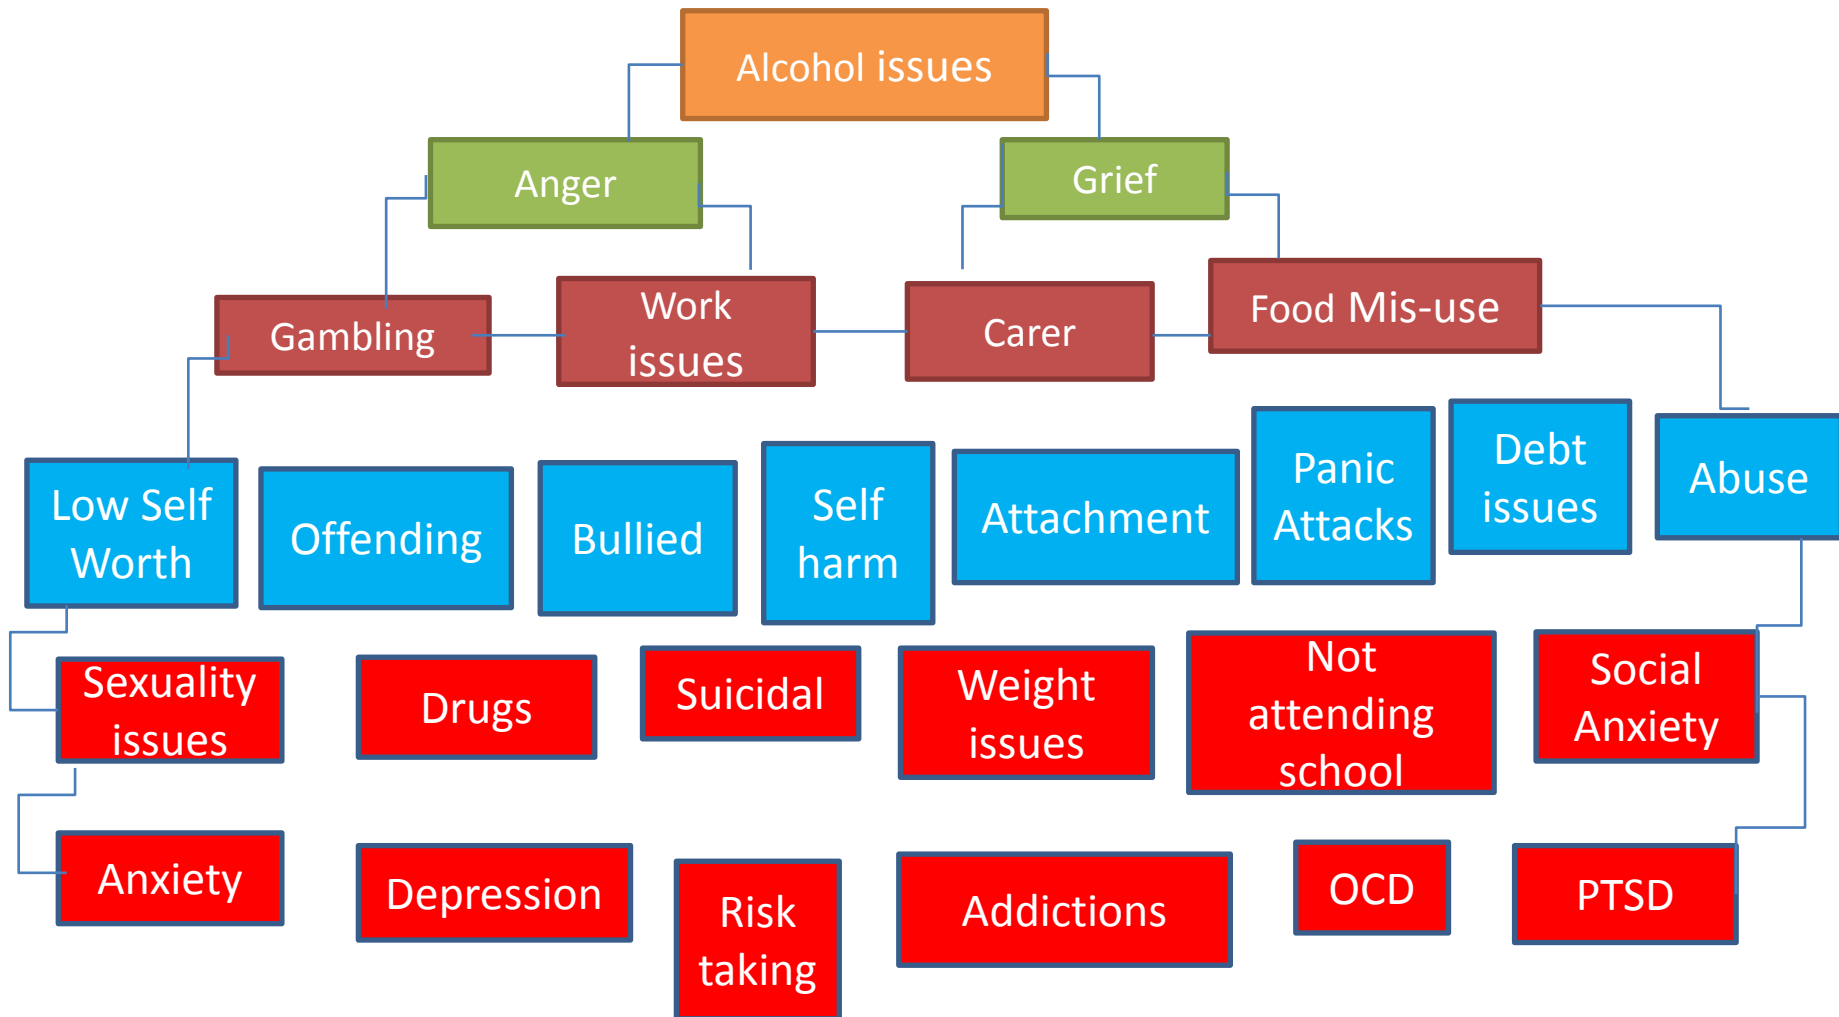

# Gateshead Family Tree

- **Counselling venues**
  - Community venues, Other Agencies' Premises, GP's, Schools, Children's Centres, Home Visits
- **Counsellors**
  - Pool of 40 qualified counsellors and 20 trainees with range of theoretical approach and availability
- **Process**
  - Assessments to identify client issues
  - Match made with appropriate counsellor